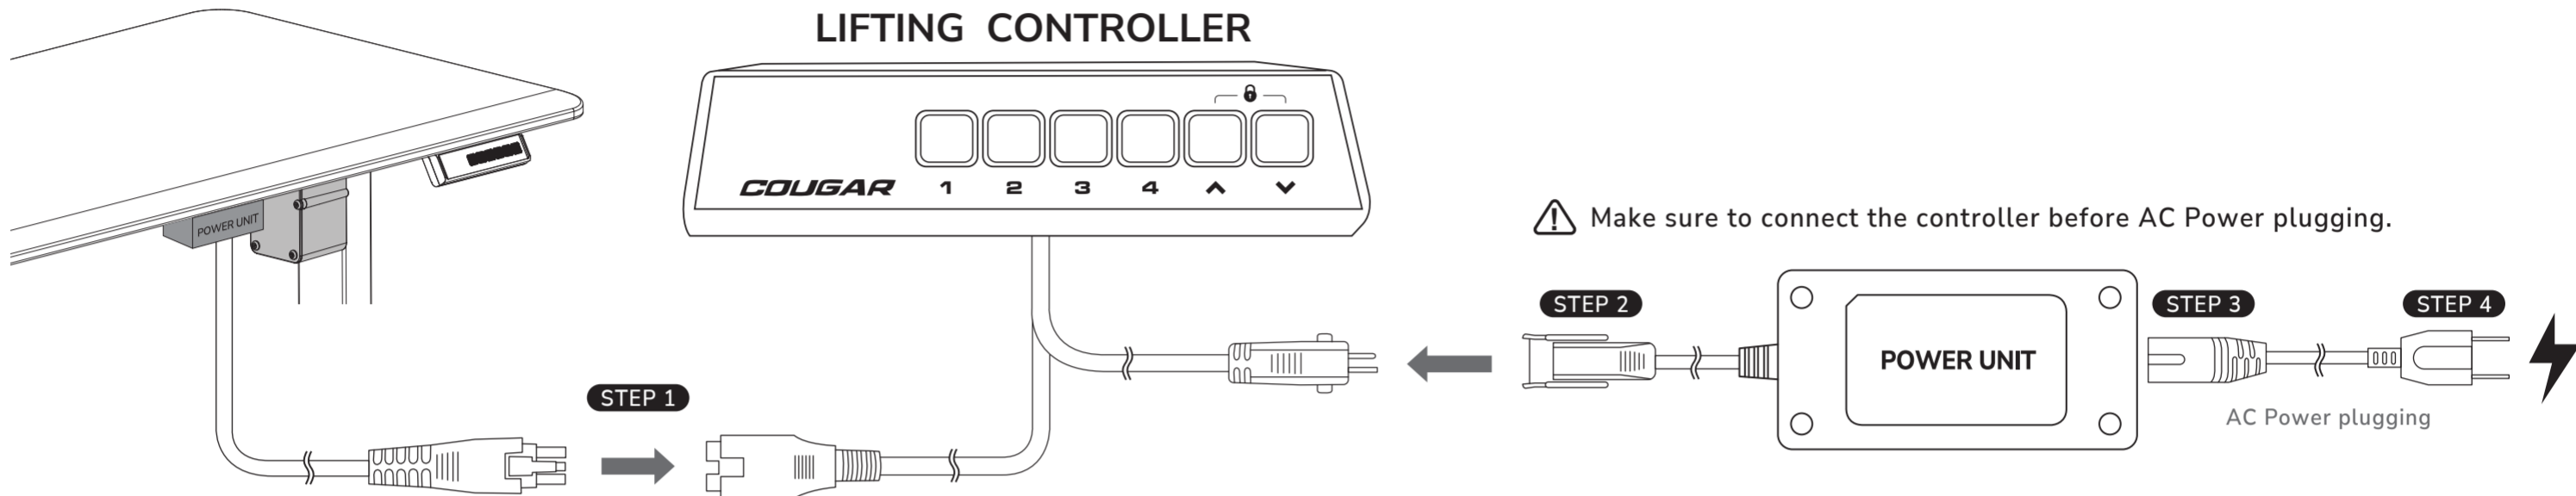

HOW TO CONNECT