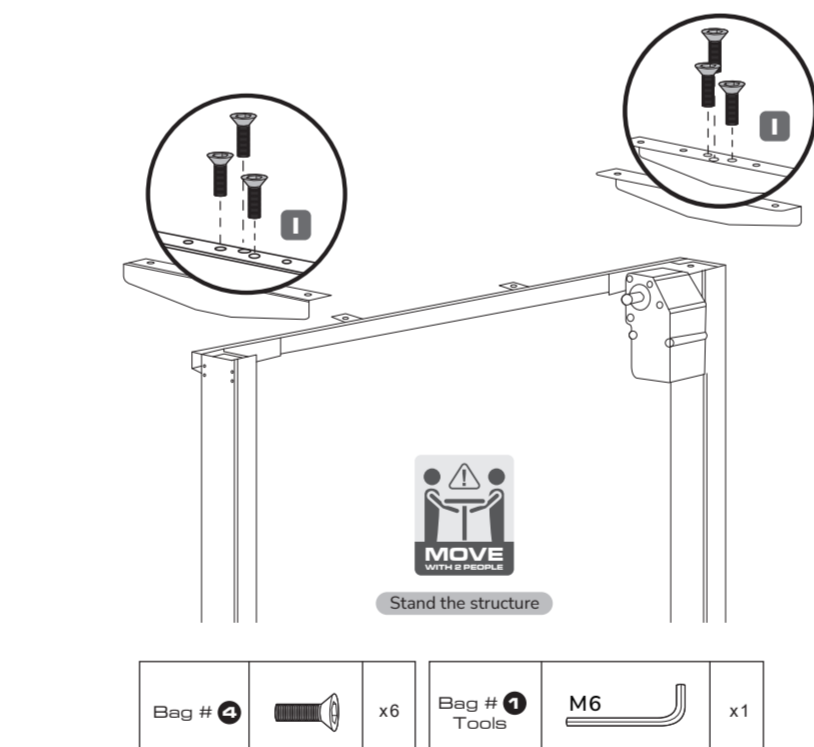

3 Reversely turn and stand the structure and install the "L-shape Supports."