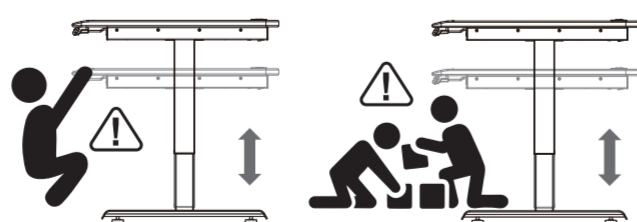

CAUTION

Make sure no obstacles are in the desk's path. It is highly suggested to avoid the human underneath as the height movement. The physical injuries from height adjustment are excluded from the after-service.

GLOBAL WARRANTY POLICY

WARRANTY PERIODS OF COUGAR GAMING DEVICES

Product : ROYAL MOSSA Electric Standing Desk
Warranty : 1 Year
This warranty gives you specific legal rights. You may also have other rights granted under local law. These rights may vary.

WARRANTY AGREEMENT

CONDITIONS WHERE FREE MAINTENANCE IS NOT PROVIDED

DISCLAIMERS

WARNING

LEGAL NOTICES

MANUFACTURER CONTACT

LOYALTY FOUNDER ENTERPRISE CO., LTD.
13F, NO.859, Jingguo Rd, Taoyuan Taiwan
TEL:+886-3-3269123
Service email : <https://cougargaming.com/support/contact/upload/>
Made in China

COUGAR
MADE FOR CREATORS

www.cougargaming.com

Made in China