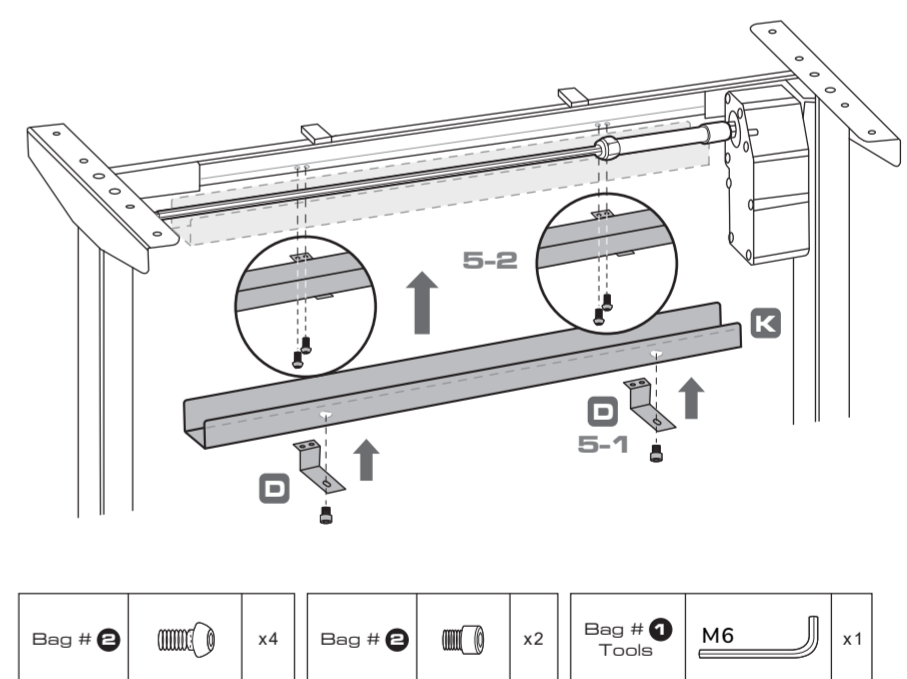

5 Install the "Cover of Drive Rod" with "Holders."