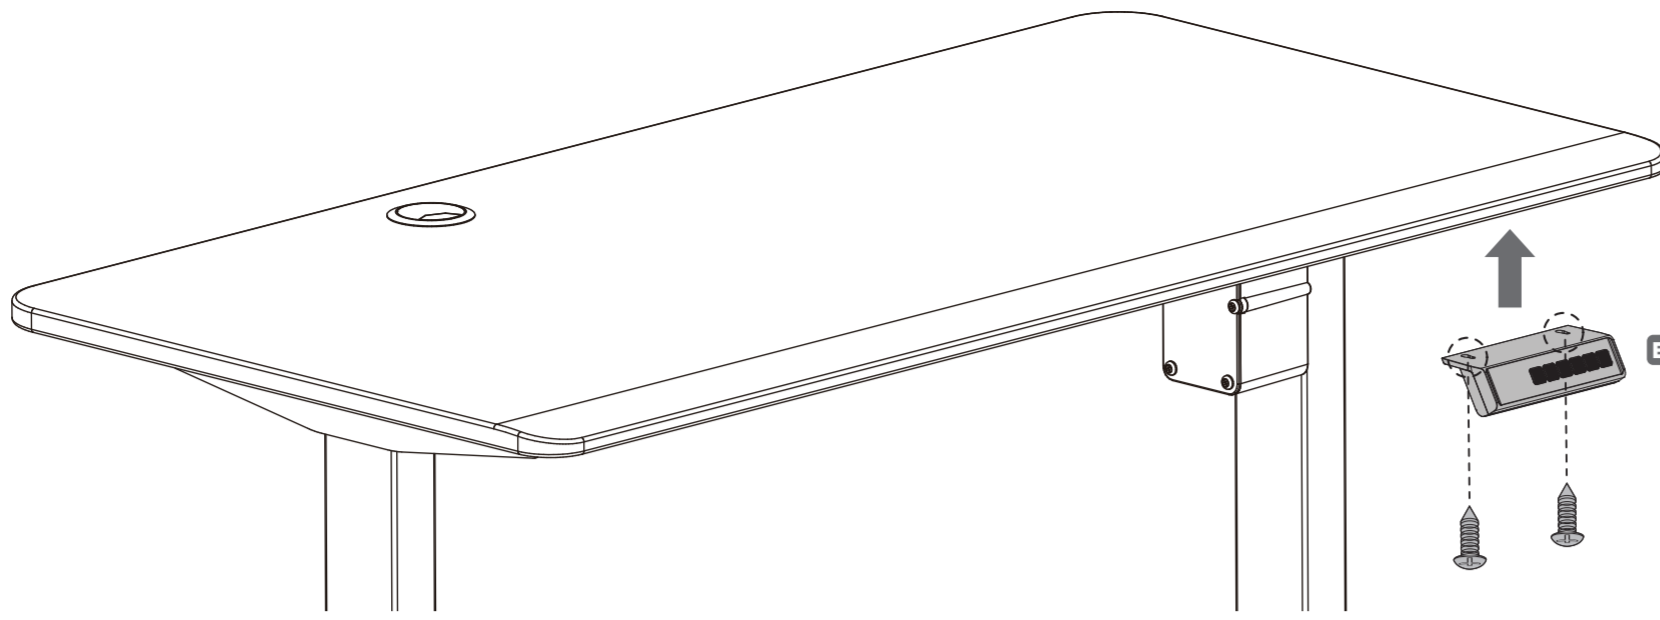

7 Install the "Lifting Controller."