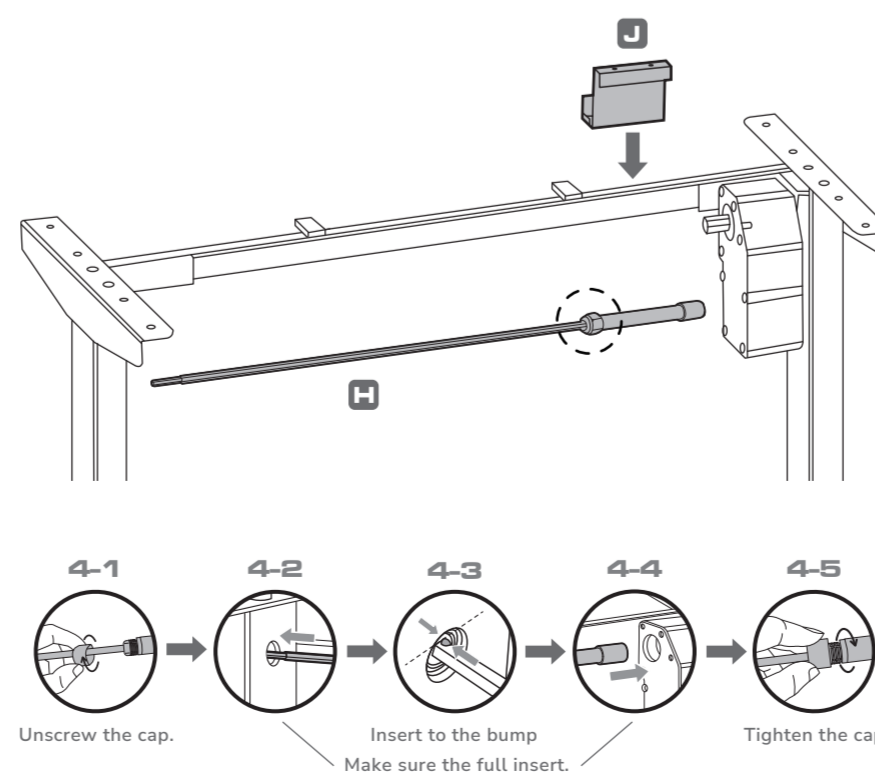

4 Insert the "Drive Rod" and install the "Bracket for Power Unit."