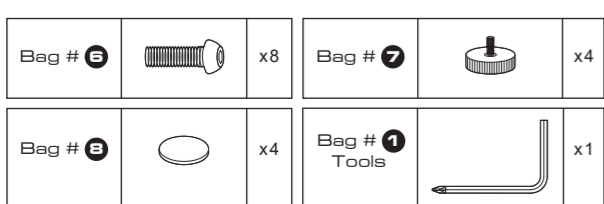

2 Stand the columns right up and screw the "Column Feet."