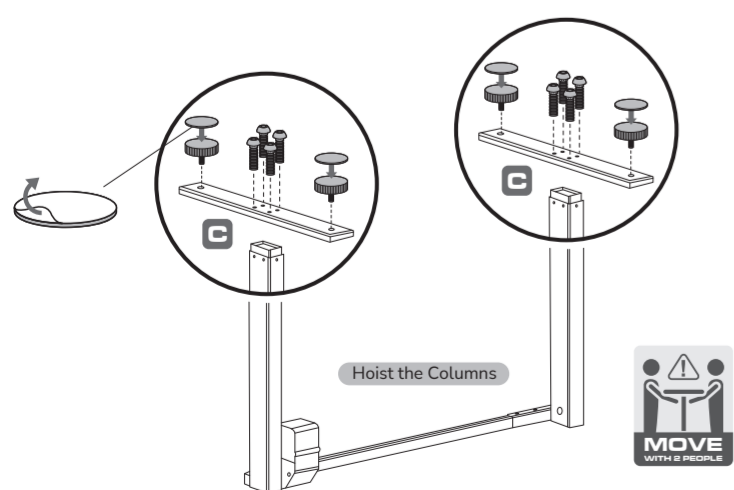

2 Stand the columns right up and screw the "Column Feet."