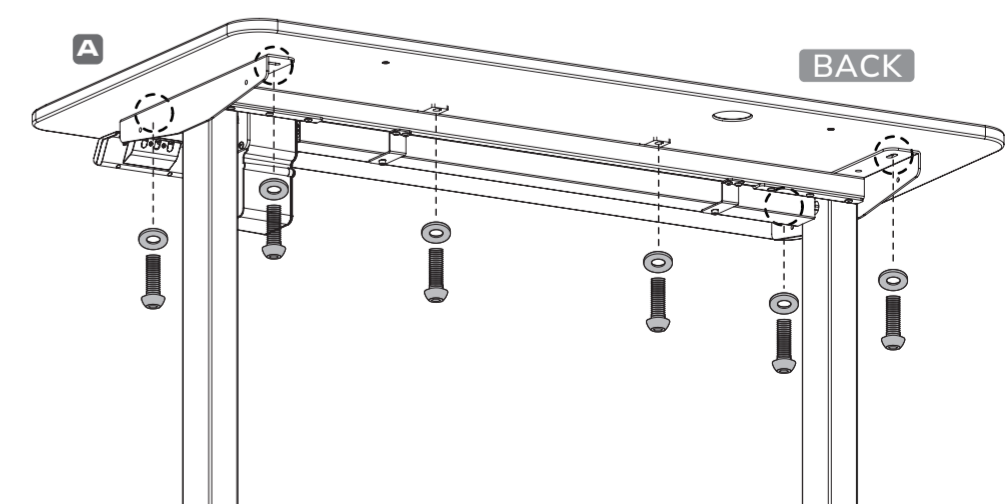

6 Install the "Desktop."