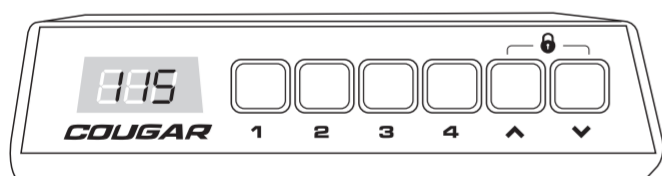

CAUTION

Make sure no obstacles are in the desk's path. It is highly suggested to avoid the human underneath as the height movement. The physical injuries from height adjustment are excluded from the after-service.

GLOBAL WARRANTY POLICY

WARRANTY PERIODS OF COUGAR GAMING DEVICES

Product : ROYAL MOSSA Electric Standing Desk
Warranty : 1 Year
This warranty gives you specific legal rights. You may also have other rights granted under local law. These rights may vary.

WARRANTY AGREEMENT

CONDITIONS WHERE FREE MAINTENANCE IS NOT PROVIDED

DISCLAIMERS

WARNING

LEGAL NOTICES

MANUFACTURER CONTACT

LOYALTY FOUNDER ENTERPRISE CO., LTD.
13F, NO.859, Jingguo Rd, Taoyuan Taiwan
TEL:+886-3-3269123
Service email : <https://cougargaming.com/support/contact/upload/>
Made in China

COUGAR
MADE FOR CREATORS

www.cougargaming.com

Made in China