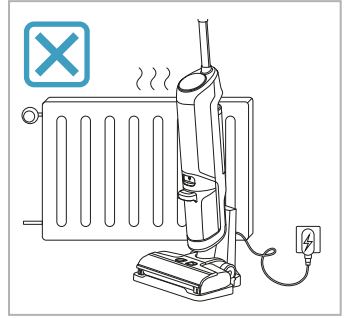

www.electrolux.com

*Availability of item varies by region and country.