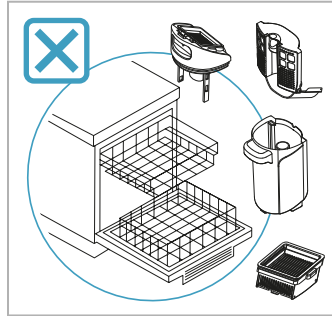

www.electrolux.com

*Availability of item varies by region and country.