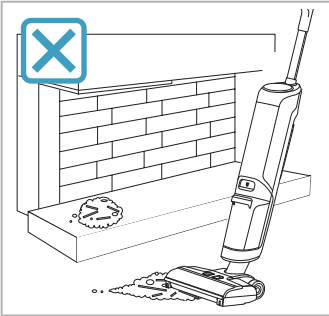

www.electrolux.com

*Availability of item varies by region and country.