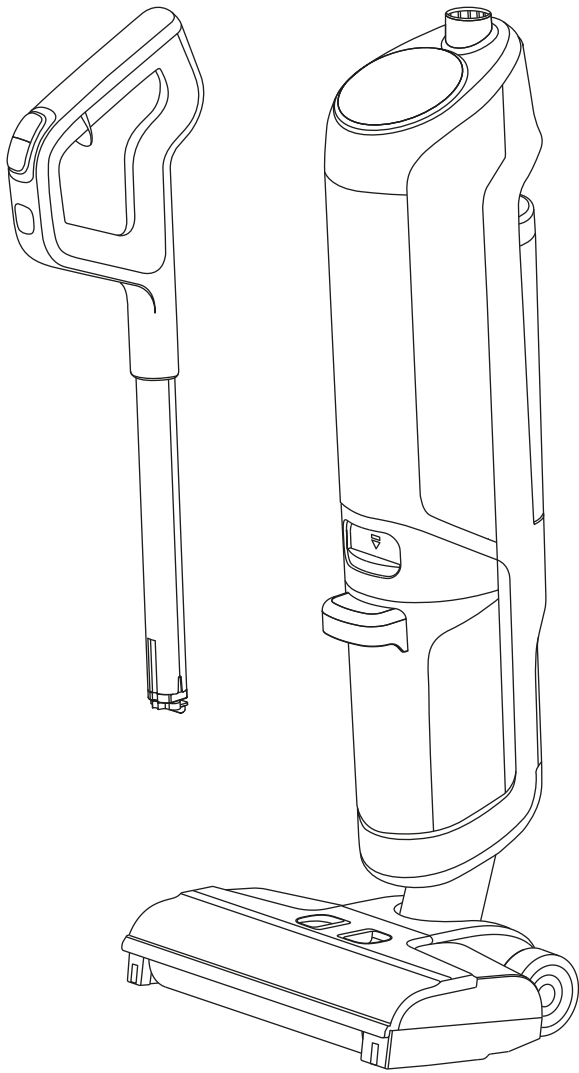

Electrolux

User Manual

**Ultimate 800
Wet & Dry
Cordless cleaner**

*Actual product may differ from illustration.

Accessories

KSA-30C-260110HE

Additional Parts

*Actual product may differ from illustration.

*Actual product may differ from illustration.

⌚ ≤4h 100%

■ 66-100%

■ 33-66%

■ 10-33%

■ 0-10%

Allow to use the hard floor detergent with low bubbles & pH value 5-8

 www.electrolux.com