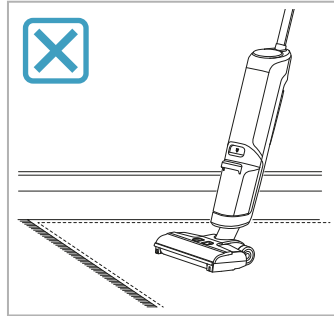

www.electrolux.com

*Availability of item varies by region and country.