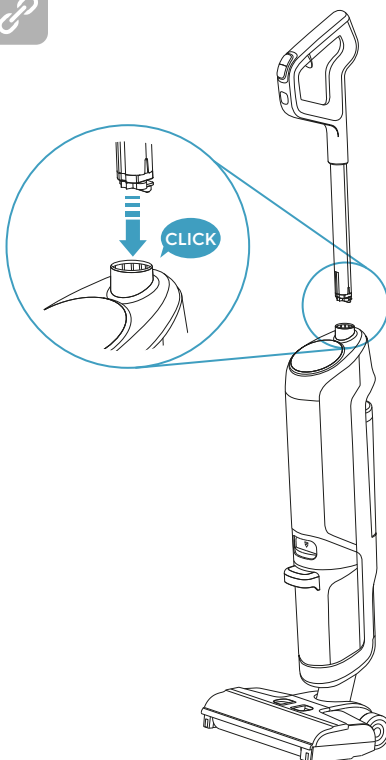

Electrolux

User Manual

**Ultimate 800
Wet & Dry
Cordless cleaner**

*Actual product may differ from illustration.

Accessories

KSA-30C-260110HE

Additional Parts

*Actual product may differ from illustration.