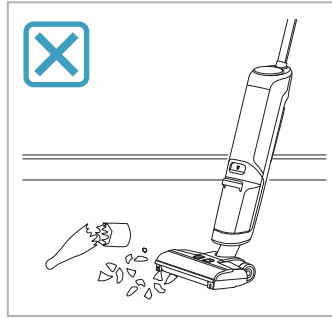

www.electrolux.com

*Availability of item varies by region and country.