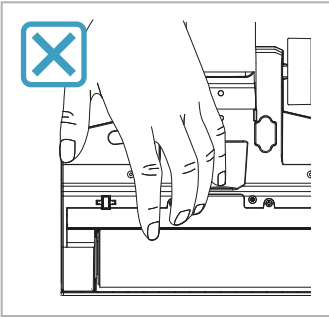

www.electrolux.com

*Availability of item varies by region and country.