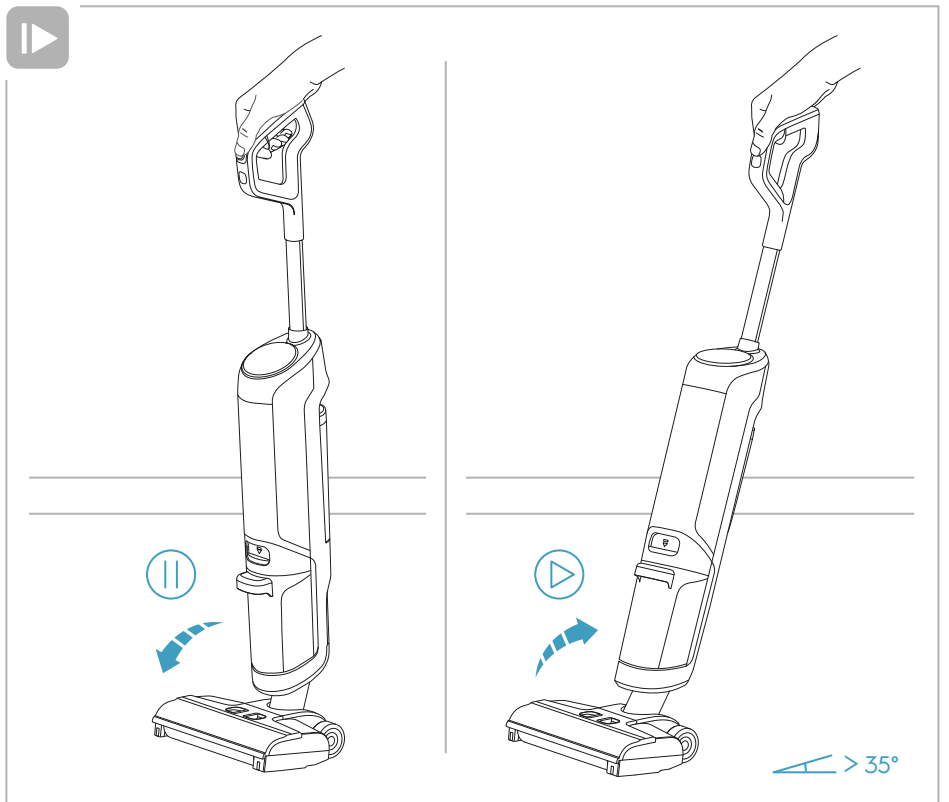

Allow to use the hard floor detergent with low bubbles & pH value 5-8