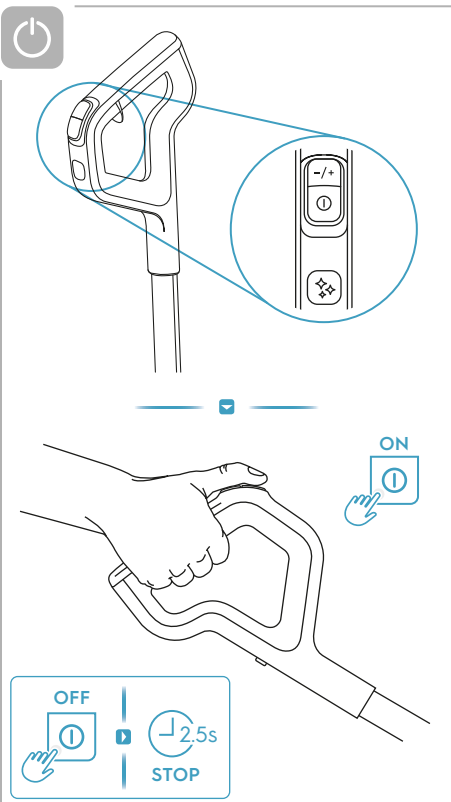

Allow to use the hard floor detergent with low bubbles & pH value 5-8