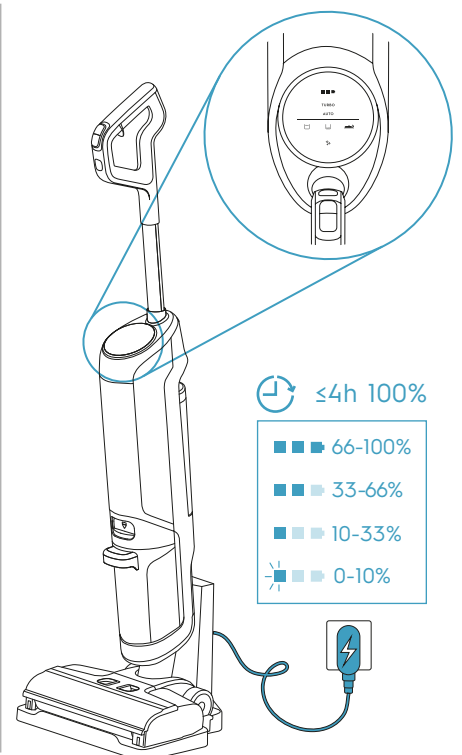

Electrolux

User Manual

**Ultimate 800
Wet & Dry
Cordless cleaner**

*Actual product may differ from illustration.

Accessories

KSA-30C-260110HE

Additional Parts

*Actual product may differ from illustration.

*Actual product may differ from illustration.

⌚ ≤4h 100%

■ 66-100%

■ 33-66%

■ 10-33%

■ 0-10%

Allow to use the hard floor detergent with low bubbles & pH value 5-8

 www.electrolux.com