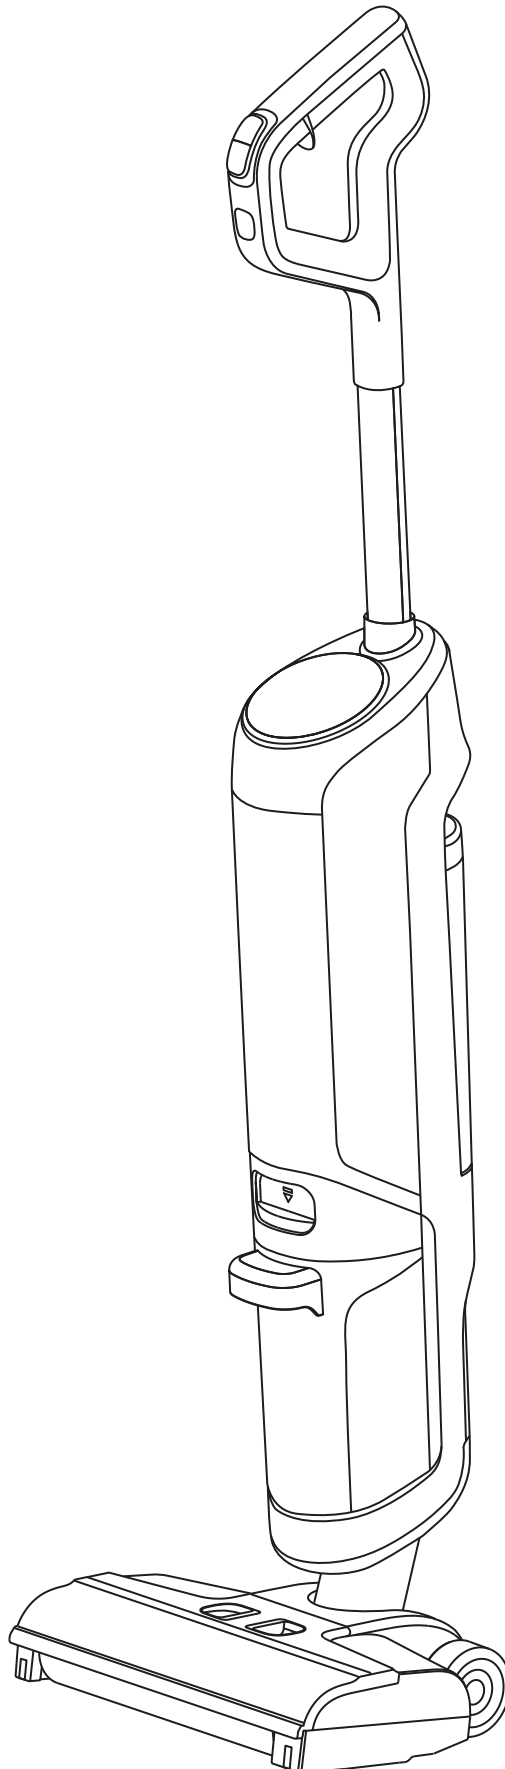

Electrolux

User Manual

**Ultimate 800
Wet & Dry
Cordless cleaner**

*Actual product may differ from illustration.

Accessories

KSA-30C-260110HE

Additional Parts

*Actual product may differ from illustration.

*Actual product may differ from illustration.

⌚ ≤4h 100%

■ 66-100%

■ 33-66%

■ 10-33%

■ 0-10%

Allow to use the hard floor detergent with low bubbles & pH value 5-8

 www.electrolux.com