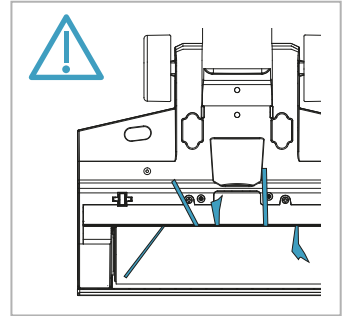

www.electrolux.com

*Availability of item varies by region and country.