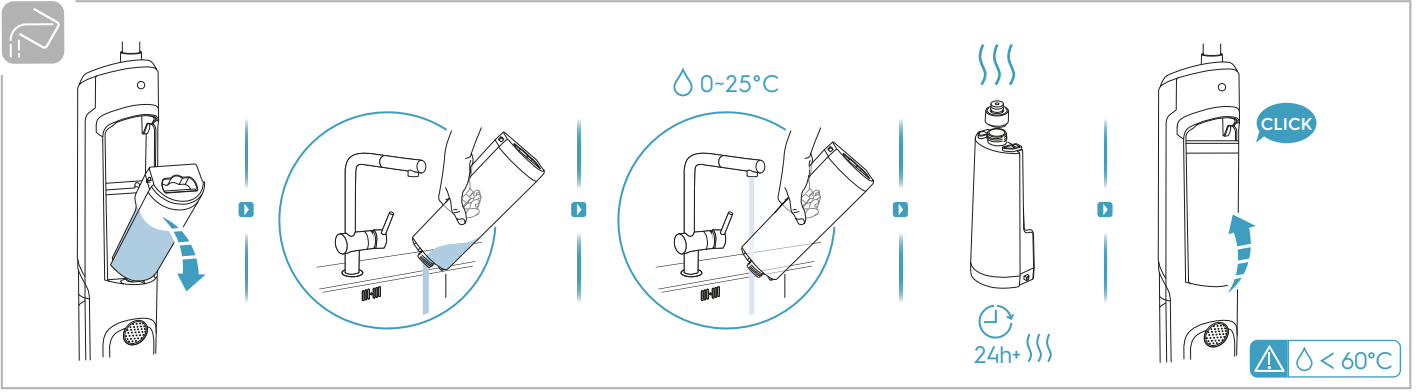

www.electrolux.com

*Availability of item varies by region and country.