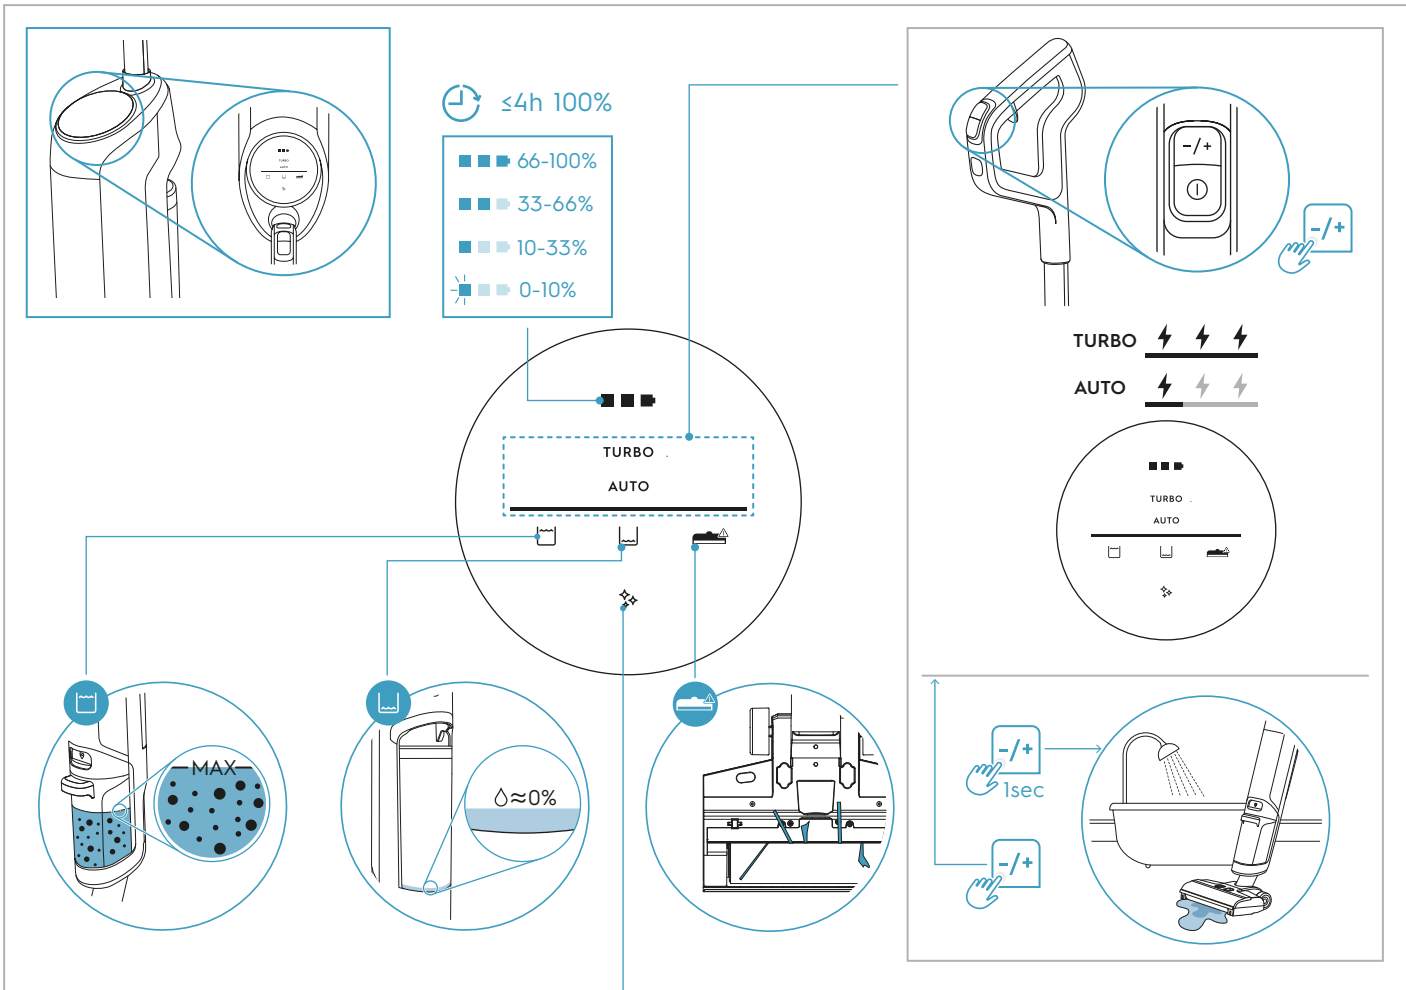

Electrolux

User Manual

**Ultimate 800
Wet & Dry
Cordless cleaner**

*Actual product may differ from illustration.

Accessories

KSA-30C-260110HE

Additional Parts

*Actual product may differ from illustration.

*Actual product may differ from illustration.

⌚ ≤4h 100%

■ 66-100%

■ 33-66%

■ 10-33%

■ 0-10%

Allow to use the hard floor detergent with low bubbles & pH value 5-8

 www.electrolux.com