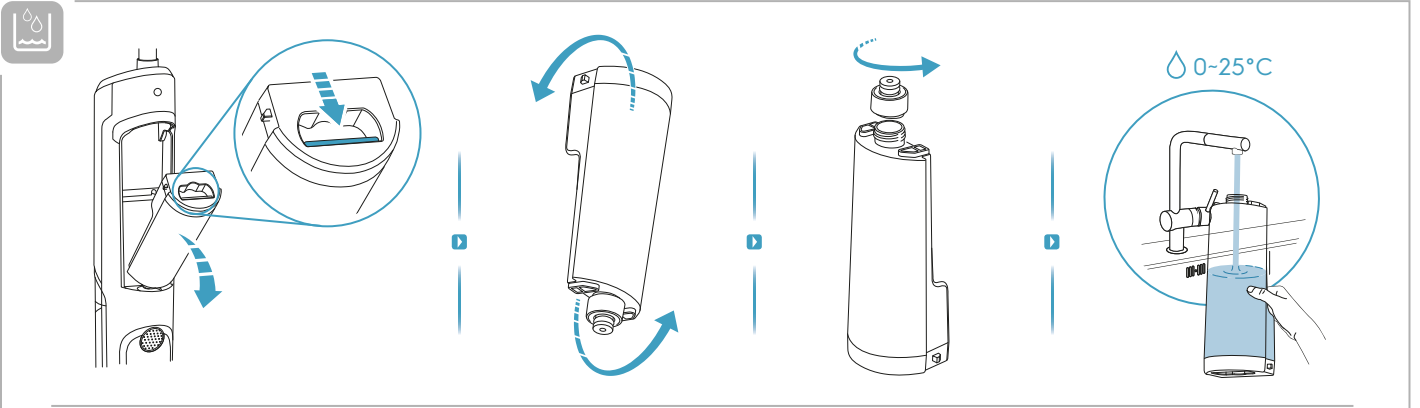

Allow to use the hard floor detergent with low bubbles & pH value 5-8