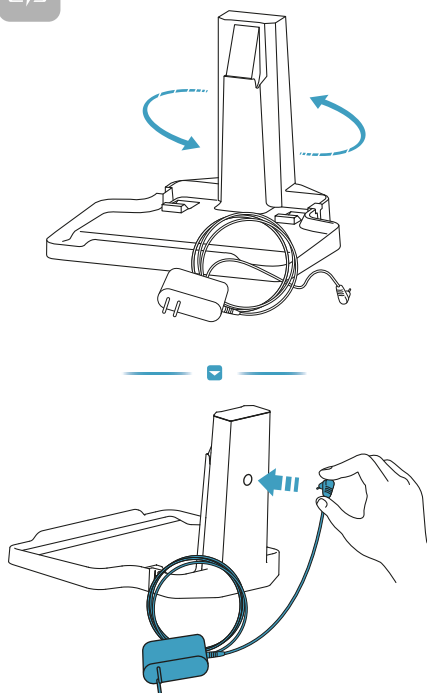

Electrolux

User Manual

**Ultimate 800
Wet & Dry
Cordless cleaner**

*Actual product may differ from illustration.

Accessories

KSA-30C-260110HE

Additional Parts

*Actual product may differ from illustration.

*Actual product may differ from illustration.

⌚ ≤4h 100%

■ 66-100%

■ 33-66%

■ 10-33%

■ 0-10%

Allow to use the hard floor detergent with low bubbles & pH value 5-8

 www.electrolux.com