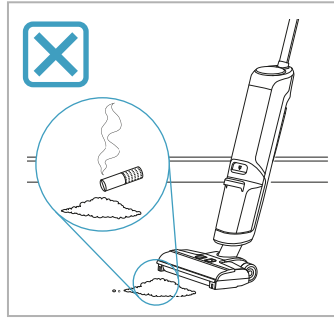

www.electrolux.com

*Availability of item varies by region and country.