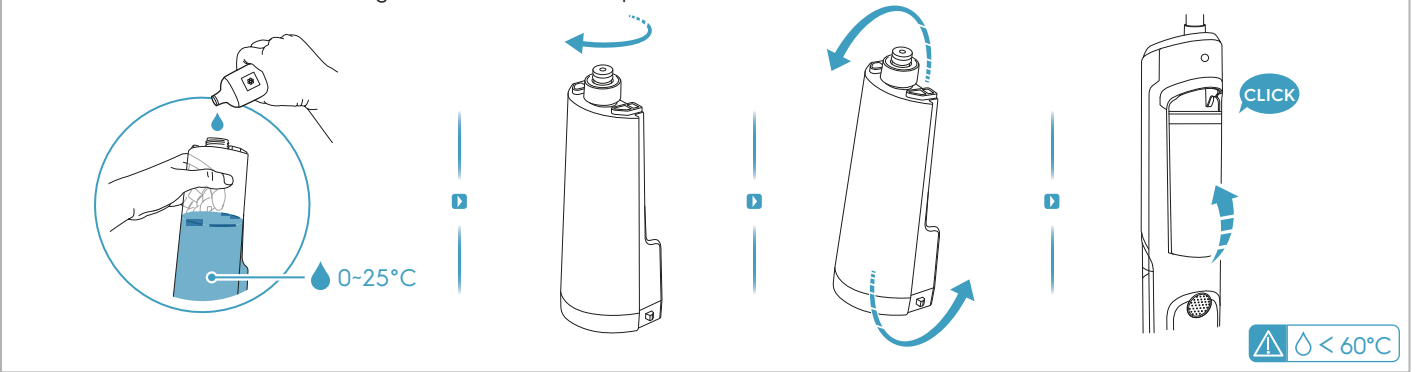

*Actual product may differ from illustration.

⌚ ≤4h 100%

■ 66-100%

■ 33-66%

■ 10-33%

■ 0-10%

Allow to use the hard floor detergent with low bubbles & pH value 5-8

 www.electrolux.com