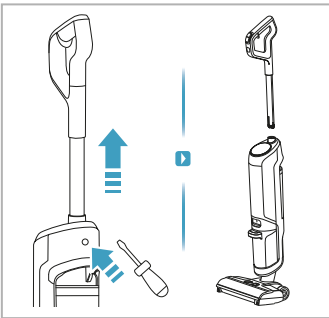

www.electrolux.com

*Availability of item varies by region and country.