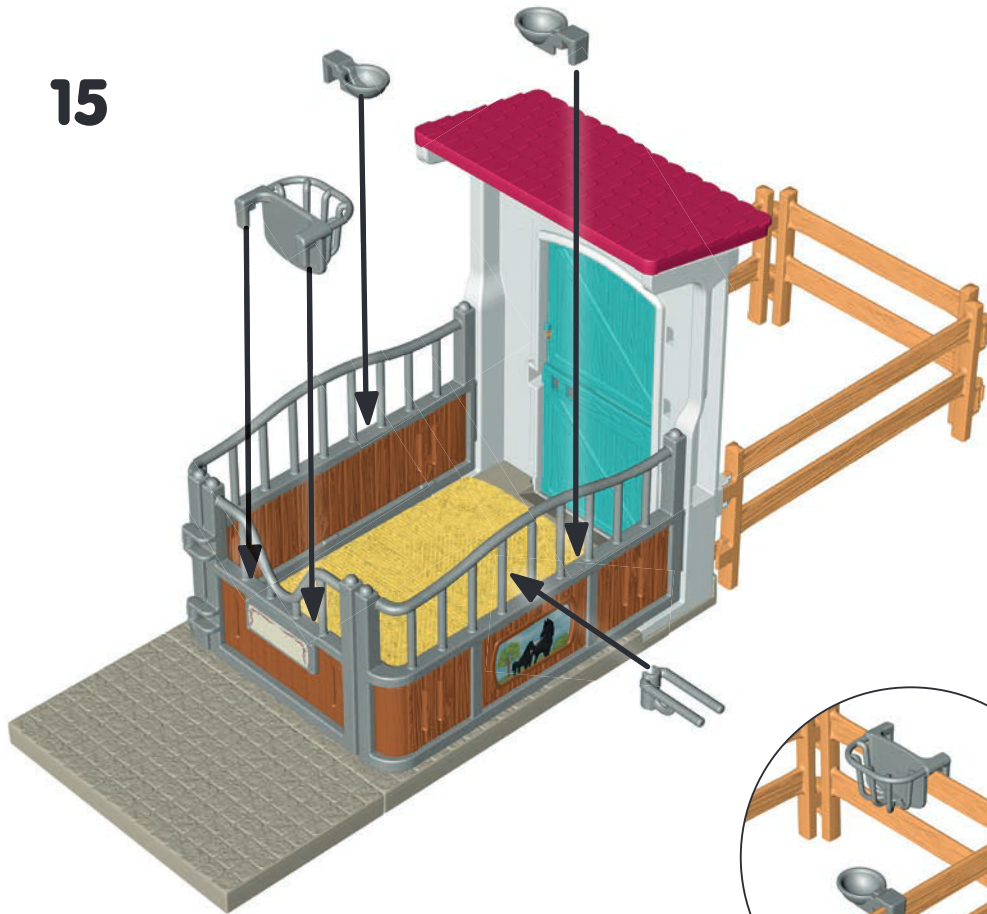

click

click

90°

15

10155840

2x

10155841

10110950

16

HORSE CLUB

schleich

42567

42568

42591

Photo by Mitchell Wu

Addison, 12